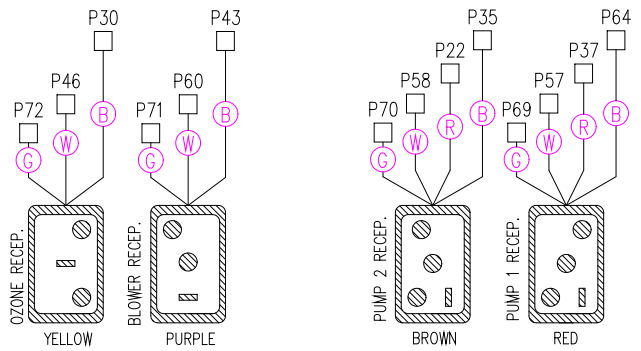

LEGEND	
	- 1/4" QUICK CONNECT
	- 1/4" PIGGYBACK
	- FORK CONNECTOR
	- RING CONNECTOR
	- SOCKET CONNECTOR
	- PIN CONNECTOR

HYDRO-QUIP
CORONA, CA (909) 273-7575

Manufacture Notes:

Dwg. No.
G822A0-KLPQY-J

Drawn
MBS
Date
02.09.09
Diagram No.
5160

Wire Color Code	
B - Black	G - Green
Br - Brown	Bl - Blue
R - Red	V - Violet
O - Orange	W - White
Y - Yellow	Gr - Gray