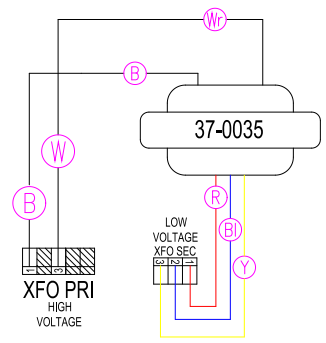

LEGEND	
	- 1/4" QUICK CONNECT
	- 1/4" PIGGYBACK
	- FORK CONNECTOR
	- RING CONNECTOR
	- SOCKET CONNECTOR
	- PIN CONNECTOR

HYDRO-QUIP
CORONA, CA (909) 273-7575

Manufacture Notes:

Dwg. No.
G822A0-KLPQY-J

Drawn
MBS
Date
02.09.09
Diagram No.
5160

Wire Color Code	
B - Black	G - Green
Br - Brown	Bl - Blue
R - Red	V - Violet
O - Orange	W - White
Y - Yellow	Gr - Gray