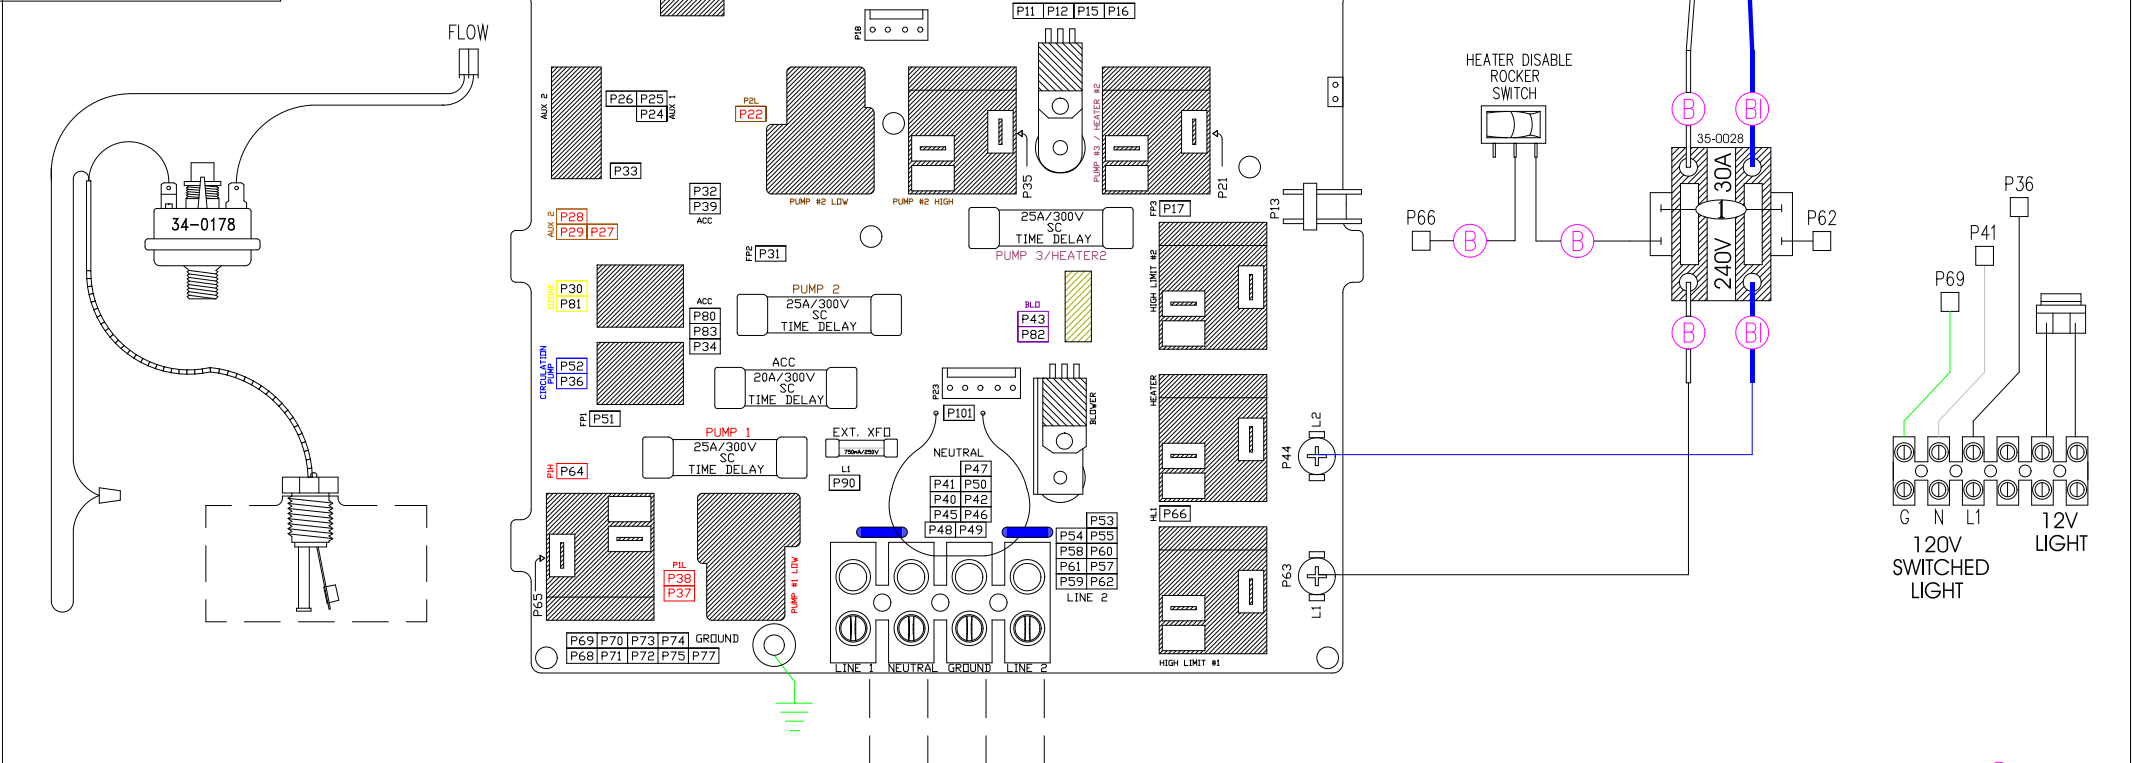

LEGEND	
	- 1/4" QUICK CONNECT
	- 1/4" PIGGYBACK
	- FORK CONNECTOR
	- RING CONNECTOR
	- SOCKET CONNECTOR
	- PIN CONNECTOR

HYDRO-QUIP
CORONA, CA (909) 273-7575

Manufacture Notes:

Dwg. No.
G822A0-KLPQY-J

Drawn
MBS
Date
02.09.09
Diagram No.
5160

Wire Color Code	
B - Black	G - Green
Br - Brown	Bl - Blue
R - Red	V - Violet
O - Orange	W - White
Y - Yellow	Gr - Gray